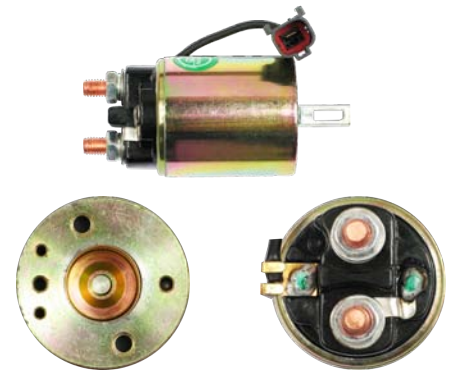

ARE3108

Cross: Valeo
MOBILETRON VR-V3530, AS UD10926ARE
Voltage 12

For: Valeo 2612741, 2607372, 2608483, Hyundai / Kia 373002B500, 373002E400, 373002B300

SBR0038

Cross: Bosch 2005825099
CARGO 132220, **SCANIA** 192954, **VOLVO** 11991472

CARGO 132264

Voltage 12, **B+** M8, **Coil bolt** M8

For: Bosch 0001108023, 0001108075, 0001110079, B00111266, B001117275

SS0153

Cross: Bosch 0331303072, 0331303106

CARGO 136369, **WAI** 66-9168

Voltage 12, **B+** M8, **Coil bolt** M8

For: Bosch 0001108051, 0001108143, 0001110003, 0001110026, 0001110089, 0001110095, 0001110114, 0001108022

SS2049

Cross: Hitachi 2114-87601, 2114-87611

CARGO 138366, **NISSAN** 23343-03J00, 23343-03J01

Voltage 12, **B+** M8, **Coil bolt** M8