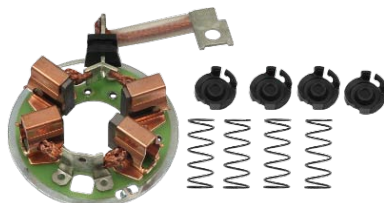

A6128

Cross: Denso 421000-0070, 421000-0350, 421000-0353
CHRYSLER 04868324AC, 04868324AA, 04868324AE
Size A 22, Size C 86, Voltage 12, Amp. 150
For: CHRYSLER, DODGE

S0345

Cross: Bosch 0001416041, 0001410067, 0001416043
CARGO 110209, CUMMINS 300582, DAF 241707
Size A 89, Size B 49, Power 5.4, Voltage 24,
No./mount. holes 3, No./mount. holes with thread 0,
No./teeth 11, No./teeth (fits into) 11, rotation CW

Poszerzyliśmy ofertę o następujące produkty naszej marki:

S2039

Cross: Hitachi S114-901, S114-901A
ELSTOCK 25-4126, LUCAS LRS02454
Size A 70, Size B 20, Power 1.40, Voltage 12,
No./mount. holes 4, No./mount. holes with thread 4,
No./teeth (fits into) 10, rotation CW
For: NISSAN

S3087

Cross: Valeo D6RA74, 438092, 455961
HC PARTS CS1244, DELCO 8000266
Size B -5, Voltage 12, No./mount. holes 3, No./mount.
holes with thread 3, No./teeth (fits into) 9, rotation CW
For: CITROEN, FIAT, LANCIA, PEUGEOT

SS2037

Cross: Hitachi
WAI 66-8154
Voltage 12, B+ M8, Coil bolt M8
For: Hitachi S114754, S114754A

S3085

Cross: Valeo D6RA70, D6RA107, D6RAP404, 455956
HC PARTS CS1290, BOSCH 0986023480
Size B -1, Power 1.3, Voltage 12, No./mount. holes 3,
No./mount. holes with thread 0, No./teeth (fits into) 10,
rotation CW
For: CITROEN, PEUGEOT, RENAULT