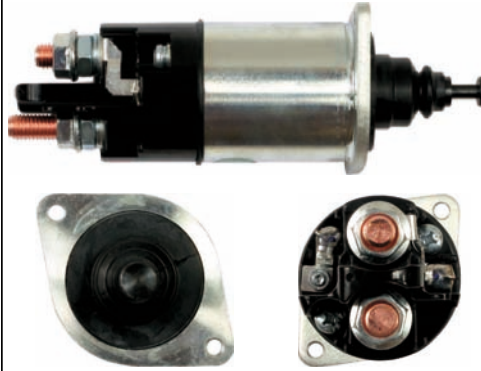

Poszerzyliśmy ofertę o następujące produkty naszej marki:

AFP0039(V)

Cross: Bosch
CARGO 235717, INA F-230283.01, F-230283.02
O.D. 71.50, **I.D.** 17.00, **L.** 1 44.20, **L.2.** 11.40, **G** 8,
Thread size M16
For: Bosch 0101548902, 0120469119, 0131547102,
6033GB3010, 6033GB3083
In offer also: AFP0039

SS1031

Cross: Delco 10512094
CARGO 333002, WAI 66-160, WOODAUTO SND12633
Voltage 24, **B+** M12, **Coil bolt** M12
For: Delco 19026026, 19026030, 19026032, 8200000,
8200024, 8200072, 8200078, 8200269, Cummins
3965282, 3965282RX, 3965284

SS5115

Cross: Mitsubishi M371X21571, ME700278
CARGO 136142, AS UD10625SS
Voltage 24, **B+** M8, **Coil bolt** M10
For: Mitsubishi M3T95071, M3T95073, M3T95081,
M3T95082, M4T55076, ME057985, ME057990

S9116

Cross: Daewoo 65.26201-7088A
AS UD01323S, DOOSAN 65.26201-7088A
Size A 88, **Size B** 48, **Power** 6.0, **Voltage** 24,
No./mount. holes 3, **No./mount. holes with thread** 0,
No./teeth 11, **No./teeth (fits into)** 11
For: DAEWOO, DOOSAN