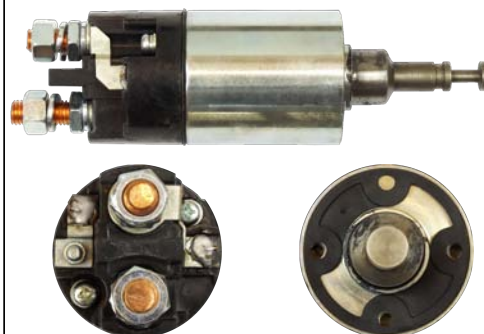

SS1035

Cross: Delco 10457115, 10457152
CARGO 231251, **AS-PL** UD10549SS
Voltage 24, **B+** M10, **Coil bolt** M8
For: Delco 10479600, 10479608, 10479616, 10479629,
 1113272

S0481

Cross: Bosch 0001340501
DELCO DRS0819, **FARCOM** 107445
Size A 91.50, **Size B** 49, **Power** 8.40, **Voltage** 24,
No./mount. holes 3, **No./mount. holes with thread** 0,
No./teeth 11, **No./teeth (fits into)** 11, **rotation** CW
For: MTU

S9116

Cross: Daewoo
AS-PL UD01323S, **DOOSAN** 65.26201-7088A
Size A 88, **Size B** 48, **Power** 6.0, **Voltage** 24,
No./mount. holes 3, **No./mount. holes with thread** 0,
No./teeth 11, **No./teeth (fits into)** 11
For: DAEWOO, DOOSAN

SS1036

Cross: Delco
Voltage 24, **B+** M10, **Coil bolt** M10
For: Delco 8200357

S5149

Cross: Mitsubishi M009T82671, M009T82672
HC PARTS CS1451, **CARGO** 114310
Size A 92.00, **Size B** 48, **Power** 7.0, **Voltage** 24,
No./mount. holes 3, **No./mount. holes with thread** 0,
No./teeth 12, **No./teeth (fits into)** 12, **rotation** CW
For: VOLVO

SF5010

Cross: Mitsubishi
AS-PL UD01719SF
Voltage 24, **O.D.** 105.00, **L.** 108.00
For: Mitsubishi M9T80071

SS5118

Cross: Mitsubishi
Voltage 24, **B+** M12, **Coil bolt** M12
For: Mitsubishi M9T82671, M9T82672