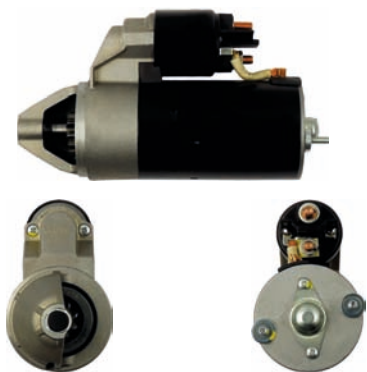

S9224(LETRIKA)

Cross: Iskra / Letrika AZE2252, 11.132.315, IS1427
AS-PL UD11908(LETRIKA)S, HATZ 504970001163

Size A 76.00, Size B 117.50, Power 2.0, Voltage 12, No./mount. holes 3, No./mount. holes with thread 0, No./teeth 9, rotation CW

For: HATZ