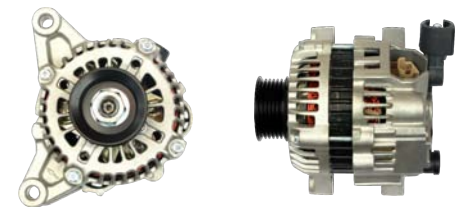

A6127

Cross: Denso 104210-3032, 104210-3030, 104210-3031
TOYOTA 27060-50280, WAI 13992R
Size A 32, Voltage 12, Amp. 130
For: LEXUS

A3171

Cross: Valeo 2542464, 2542540, 2543550, A11VI110
HC PARTS CA1637IR, CARGO 113403
Size A 54, Size B 27, Size C 65.5, Voltage 12, Amp. 75
For: NISSAN, RENAULT

A6051

Cross: Denso DAN936, 104210-2780, 104210-5020
HC PARTS CA2016IR, ALFA ROMEO 51734825
Size A 29, Size B 14, Size C 64, Voltage 12, Amp. 150
For: ALFA ROMEO, FIAT
In offer also: A6051(DENSO)

AR3017

Cross: Valeo
Voltage 12, Amp. 70, O.D. 91.00, Shaft L. 145.00
For: Valeo SG7S070

AR3018

Cross: Valeo
Voltage 12, Amp. 70, O.D. 91.00, Shaft L. 145.00
For: Valeo 2655633

A5051

Cross: Mitsubishi A1TA3391, A001TA3391A
ELSTOCK 28-3772, LUCAS LRB00502
Size A 43, Size B 23, Size C 46.5, Voltage 12, Amp. 70
For: CITROEN, PEUGEOT

A6126

Cross: Denso 101211-7300, 101211-7301
ELSTOCK 28-5746, LUCAS LRA03134
Size A 32, Size B 58, Voltage 12, Amp. 100
For: LEXUS

AR3019

Cross: Valeo
CARGO 234623, ORME A/ 1163
Voltage 24, Amp. 80, O.D. 105.50, Shaft L. 148.00
For: Valeo 2542471, SG12B045, SG12B020, 2542310