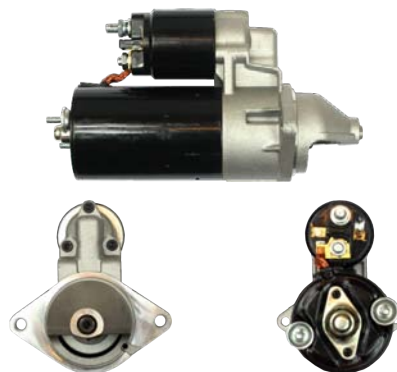

A6051

Cross: Denso DAN936, 104210-2780, 104210-5020
HC PARTS CA2016IR, ALFA ROMEO 51734825
Size A 29, Size B 14, Size C 64, Voltage 12, Amp. 150
For: ALFA ROMEO, FIAT
In offer also: A6051(DENSO)

AR3017

Cross: Valeo
Voltage 12, Amp. 70, O.D. 91.00, Shaft L. 145.00
For: Valeo SG7S070

AS3023

Cross: Valeo
Voltage 12, **Amp.** 75, **O.D.** 122.00, **H.** 2 30.00, **I.D.** 95.00, **H.** 20.00, **No. of leads** 4
For: Valeo SG7S070

AS5021

Cross: Mitsubishi
Voltage 12, **Amp.** 70, **O.D.** 115.00, **H.** 2 27.50, **I.D.** 90.00, **H.** 20.50, **No. of leads** 3
For: Mitsubishi A1TA3391

AS5022

Cross: Mitsubishi
Voltage 12, **Amp.** 75, **O.D.** 122.00, **H.** 2 30.00, **I.D.** 95.00, **H.** 20.00, **No. of leads** 4
For: Mitsubishi A5TB1291ZE

AS6022

Cross: Denso
Voltage 12, **Amp.** 150, **O.D.** 128.50, **I.D.** 100.00, **H.** 32.00, **No. of leads** 6
For: Denso 1042102780

S0318

Cross: Bosch 0001112035, 0986017120, 0001106011
HC PARTS CS519, CS519, CS1183, CS535
Size A 62, **Size B** 19, **Power** 1.4, **Voltage** 12,
No./mount. holes 2, **No./mount. holes with thread** 0,
No./teeth 9, **No./teeth (fits into)** 9, **rotation** CW
For: OPEL, PONTIAC, VAUXHALL
In offer also: S3003, S1014