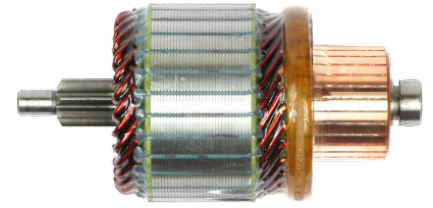

### ARC6057

**Cross:** Denso

**O.D.** 103, **Diode Amp.** 50, **Diodes** 8

**For:** Denso 1022111910

With Ground Screw Hole

With Aluminum Heat sinks

### ARE6072

**Cross:** Denso

**Voltage** 12

**For:** Denso 1012119750

### S0293

**Cross:** Bosch 0001109369

**Psh** 510.503.092

**Size A** 82, **Size B** 21, **Power** 2.5, **Voltage** 12,  
**No./mount. holes** 2, **No./mount. holes with thread** 0,  
**No./teeth** 9, **No./teeth (fits into)** 9, **rotation** CW