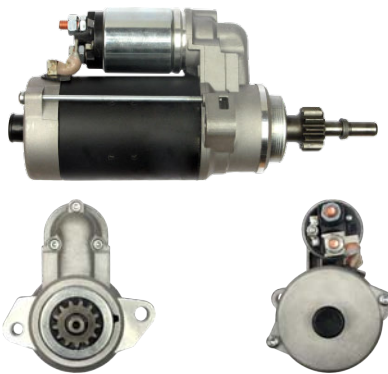

S0303

Cross: Bosch 0001230028, 0001230015, 0001230016
Delco DRS0364, **Elstock** 25-3416, **Lucas** LRS02245
Size A 61.8, **Size B** 52, **Power** 3.0, **Voltage** 12,
No./mount. holes 2, **No./mount. holes with thread** 1,
No./teeth 13, **No./teeth (fits into)** 13, **rotation** CW
For: VW