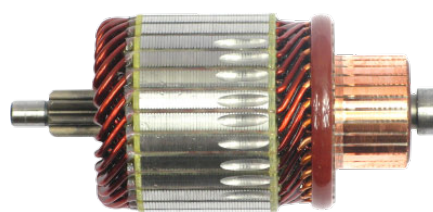

S0305

Cross: Bosch 0001107064
Chrysler 04686512ACC, 04686512ACB, 04686512
Size A 68, **Size B** 7.5, **Power** 1.1, **Voltage** 12,
No./mount. holes 3, **No./mount. holes with thread** 2,
No./teeth 13, **No./teeth (fits into)** 13, **rotation** CW
For: CHRYSLER

SD2044

Cross: Hitachi
No./teeth 10, **No./splines** 10, **Length** 44, **O.D.** 28.2,
Shaft 12, **Rotation** CW
For: Hitachi S114902

S0303

Cross: Bosch 0001230028, 0001230015, 0001230016
Delco DRS0364, **Elstock** 25-3416, **Lucas** LRS02245
Size A 61.8, **Size B** 52, **Power** 3.0, **Voltage** 12,
No./mount. holes 2, **No./mount. holes with thread** 1,
No./teeth 13, **No./teeth (fits into)** 13, **rotation** CW
For: VW