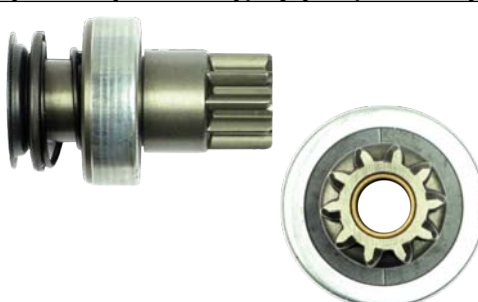

SD0193

Cross: Bosch 1006209795

Mercedes 0011514513, A0011514513

No./teeth 10, No./splines 16, Length 72, O.D. 27.5, Shaft 12, Rotation CW

For: Bosch 0001108403, 0001108441, 0001107459, 0001108409, 0001107461