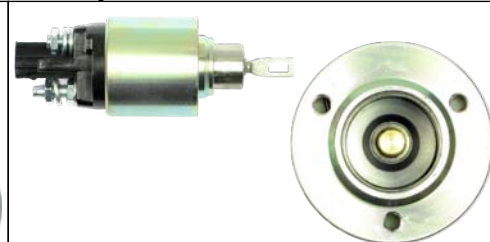

SS0102

Cross: Bosch 2339305127

Voltage 12, B+ M8, Coil bolt M8

For: Bosch 0001153007, 0001142001, 0001145001, 0001142003, 0001142005, 0001153009