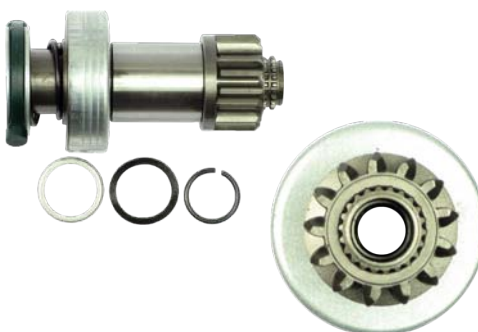

SD0194

Cross: Bosch 1006210172

No./teeth 13, No./splines 16, Length 97, O.D. 34.5, Shaft 13, Rotation ACW

For: Bosch 0001142005, 0001142003, 0001153009, 0001153007