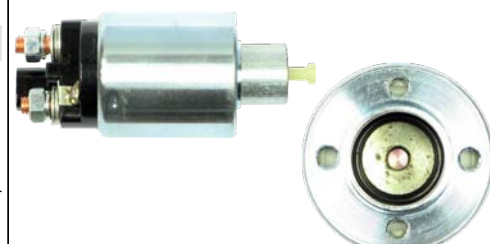

SS3032

Cross: Valeo

Voltage 12, B+ M8, Coil bolt M8

For: Valeo 1250303, Hyundai 361002B020, Mando S0001250303