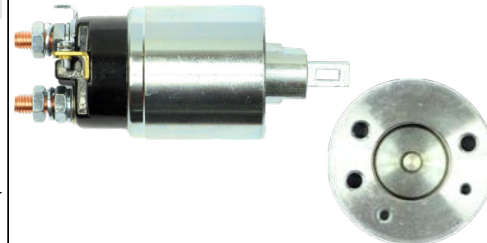

SS2026

Cross: Hitachi
Voltage 12, **B+** M8, **Coil bolt** M8
For: Hitachi S13118, S13118A