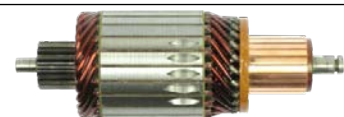

**S0284**

**Cross:** Bosch 0001368026, 0001368051, 0001368040  
**Cargo** 112670, Aep SBO0077, Bous SR913X  
**Size A** 88, **Size B** 29, **Power** 4.0, **Voltage** 24,  
**No./mount. holes** 3, **No./mount. holes with thread** 0,  
**No./teeth (fits into)** 10, rotation CW  
**For:** DAF, HANOMAG, PERKINS

**S5076**

**Cross:** Mitsubishi M9T80971, M9T80972  
**Isuzu** 1811003413, **Woodauto** STR71268  
**Size A** 105, **Size B** 41, **Power** 7.0, **Voltage** 24,  
**No./mount. holes** 3, **No./mount. holes with thread** 0,  
**No./teeth** 11, **No./teeth (fits into)** 11, rotation CW  
**For:** JOHN DEERE

**SA0078**

**Cross:** Bosch  
**Number of teeth/splines** 16, **Number of slots** 23,  
**Length** 180, O. D. 60, **Power** 4.2, **Voltage** 12, **Rotation** CW  
**For:** Bosch 0001260025

**SA0079**

**Cross:** Bosch 2004015003  
**Number of teeth/splines** 16, **Number of slots** 23,  
**Length** 180, O. D. 60, **Power** 4.0, **Voltage** 12, **Rotation** CW  
**For:** Bosch 0001260001