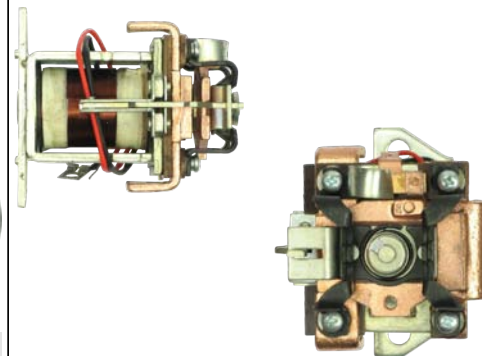

SS0101

Cross: Bosch 0331100023

Cargo 135380, **Daf** 693056, **Delco** 19024916

Voltage 24

For: Bosch 0001510020, 0001510002, 0001510003, 0001510041, 0001510018, 0001510023, 0001510017, 0001510010, 0001510005, 0001510038, 0001510039 ...