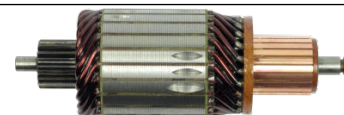

SA0078

Cross: Bosch
Number of teeth/splines 16, **Number of slots** 23,
Length 180, O. D. 60, **Power** 4.2, **Voltage** 12, **Rotation** CW
For: Bosch 0001260025