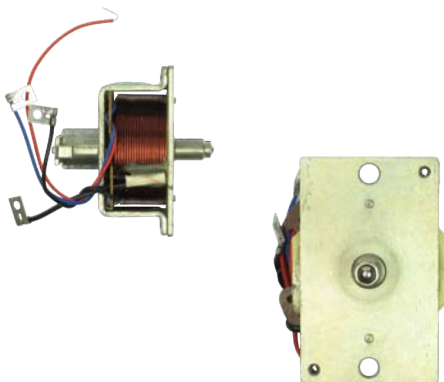

**For:** Bosch 0001260001

**SD5056**

**Cross:** Mitsubishi M357T72271

**Cargo** 236080, **Mazda** S501-24-740, **Unipoint** SD-3042

**No./teeth** 12, **Lenght** 134, **O.D.** 37, **Rotation** ACW

**For:** Mitsubishi M2T78072B, M2T78072, M2T78571, M2Q78072, M2T78071, M2T57673B, M2T78072A, M2V57673, M2T78571A, M2T57673A, M2T57671A ...