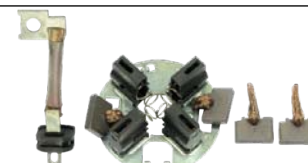

**S5076**

**Cross:** Mitsubishi M9T80971, M9T80972  
**Isuzu** 1811003413, **Woodauto** STR71268  
**Size A** 105, **Size B** 41, **Power** 7.0, **Voltage** 24,  
**No./mount. holes** 3, **No./mount. holes with thread** 0,  
**No./teeth** 11, **No./teeth (fits into)** 11, rotation CW  
**For:** JOHN DEERE

**SA0078**

**Cross:** Bosch  
**Number of teeth/splines** 16, **Number of slots** 23,  
**Length** 180, O. D. 60, **Power** 4.2, **Voltage** 12, **Rotation** CW  
**For:** Bosch 0001260025

**SA0079**

**Cross:** Bosch 2004015003  
**Number of teeth/splines** 16, **Number of slots** 23,  
**Length** 180, O. D. 60, **Power** 4.0, **Voltage** 12, **Rotation** CW  
**For:** Bosch 0001260001