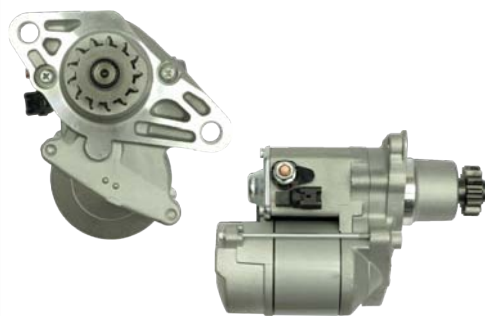

S6052

Cross: Denso 228000-0831, 228000-2500
Hc Parts JS913, JS1080, **Cargo** 111550
Size A 55, **Size B** 67, **Power** 1.4, **Voltage** 12,
No./mount. holes 2, **No./mount. holes with thread** 0,
No./teeth 13, **No./teeth** (fits into) 13, **rotation** ACW
For: TOYOTA

Cross: Bosch
For: Bosch 0001260025