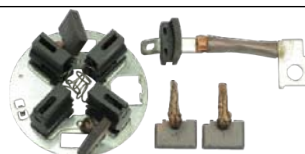

SBH0056

Cross: Bosch
For: Bosch 0001260025