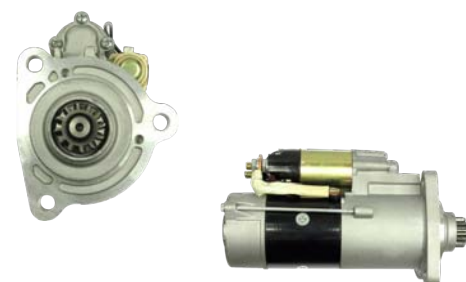

AP6001

Cross: Denso

O.D. 55, **Bore** 17, **Width** 31, **Grooves** 6

For: Denso 1012100891

AR0028

Cross: Bosch F00M131635, F00M131617
Daf 160417, **Iveco** 42537052, 42537931

Voltage 24, **Amp.** 100, **O.D.** 110.5, **Shaft L.** 162, **Thread** M16-1.5

Cross: Bosch 6033GD3043

Orme S/3083

Voltage 12, **Amp.** 65, **O.D.** 125, **I.D.** 94, **H.** 27, **No. of leads** 3

For: Bosch 0120488296, 9120060023

AS6015

Cross: Denso

Voltage 12, **Amp.** 90, **O.D.** 117, **I.D.** 94, **H.** 29.5, **No. of leads** 6

For: Denso 1012100891

AS6016

Cross: Denso

Cargo 235195, 330091, **Orme** S/3093

Voltage 12, **Amp.** 105, **O.D.** 118, **I.D.** 92, **H.** 29.5, **No. of leads** 6

For: Denso 1012100921, 1012100960, 1012100961, 1022118351, 1022118352, 1022118353, 1022118354, 1022118355, 1022118460, 1022118620, **Ford** 1305962 ...

For: RENAULT

S5077

Cross: Mitsubishi M9T70173

Cargo 113917, **Delco** 19011504, 19011514

Size A 92, **Size B** 48, **Power** 6.2, **Voltage** 12, **No./mount. holes** 3, **No./mount. holes with thread** 0, **No./teeth** 12, **No./teeth (fits into)** 12, **rotation** CW