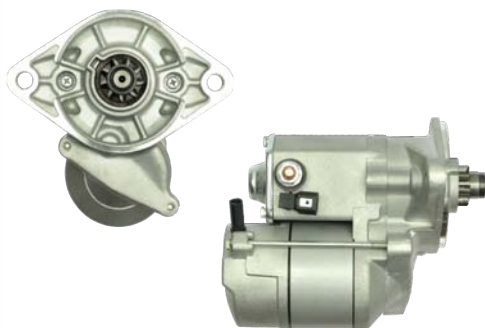

For: RENAULT

S5077

Cross: Mitsubishi M9T70173

Cargo 113917, **Delco** 19011504, 19011514

Size A 92, **Size B** 48, **Power** 6.2, **Voltage** 12, **No./mount. holes** 3, **No./mount. holes with thread** 0, **No./teeth** 12, **No./teeth (fits into)** 12, **rotation** CW

For: FREIGHTLINER

In offer also: S1018

 Zapraszamy do korzystania z e-sklepu www.as-pl.com

Poszerzyliśmy ofertę o następujące produkty naszej marki:

S6050

Cross: Denso 128000-9700, 128000-9701
Cargo 113402, **Elstock** 25-2272, **Hitachi** S114-753
Size B 3, **Power** 1.4, **Voltage** 12, **No./mount. holes** 2,
No./mount. holes with thread 0, **No./teeth** 9, **No./teeth**
 (fits into) 9, **rotation** CW
For: HONDA, ISUZU, OPEL

S6053

Cross: Denso 128000-8210, 128000-9190, 128000-9191
Hc Parts JS1084, **Cargo** 111682, **Delco** DRS3176
Size A 74, **Size B** 20, **Power** 1.4, **Voltage** 12,
No./mount. holes 3, **No./mount. holes with thread** 2,
No./teeth 9, **No./teeth** (fits into) 9, **rotation** CW
For: TOYOTA

S6051

Cross: Denso 128000-1900, 128000-5630
Hc Parts JS534, **Cargo** 110979, **Bosch** 0986016260
Size A 89, **Size B** 21, **Power** 1.0, **Voltage** 12,
No./mount. holes 2, **No./mount. holes with thread** 0,
No./teeth 9, **No./teeth** (fits into) 9, **rotation** CW
For: HONDA, ISUZU, OPEL, VAUXHALL