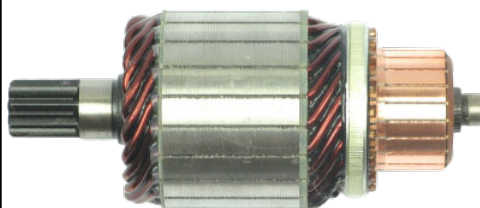

A6097

Cross: Denso 121000-3520, 121000-3521
Hc Parts JA1706IR, JA1706, Cargo 112583
Size A 18, Size B 12, Size C 55, Voltage 12, Amp. 90
For: CHRYSLER, PLYMOUTH

 Zapraszamy do korzystania z e-sklepu www.as-pl.com

Poszerzyliśmy ofertę o następujące produkty naszej marki:

S5080

Cross: Mitsubishi M9T65479, M9T61479
Delco DRS0544, **Volvo** 21103701, 3801287, 3803847
Size A 89, **Size B** 42, **Power** 5.5, **Voltage** 24,
No./mount. holes 3, **No./mount. holes with thread** 0,
No./teeth 11, **No./teeth (fits into)** 11, **rotation** CW
For: VOLVO

S5082

Cross: Mitsubishi M9T82378
Cummins 3103305, 3103952, **Delco** 10461754
Size A 92, **Size B** 48, **Power** 8.2, **Voltage** 24,
No./mount. holes 3, **No./mount. holes with thread** 0,
No./teeth 11, **No./teeth (fits into)** 11, **rotation** CW
For: MCI

SA6012

Cross: Denso
Number of teeth/splines 9, **Number of slots** 21, **Length**
 128, **O. D.** 49.5, **Power** 2.2, **Voltage** 12, **Rotation** CW
For: Denso 2280001560

SA6013

Cross: Denso 028200-6260
Cargo 137953, **Isuzu** 8-94377259-0
Number of teeth/splines 9, **Number of slots** 21, **Length**
 118, **O. D.** 49.5, **Power** 1.2, **Voltage** 12
For: Denso 1280008220, 1280008310, 1280008311,
 1280008312, 1280008460, 1280008470, 1280008480,
 1280008784, 1280009190, 1280009191, 2280000250 ...