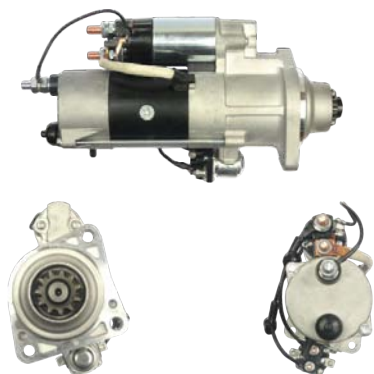

Poszerzyliśmy ofertę o następujące produkty naszej marki:

S5080

Cross: Mitsubishi M9T65479, M9T61479
Delco DRS0544, **Volvo** 21103701, 3801287, 3803847
Size A 89, **Size B** 42, **Power** 5.5, **Voltage** 24,
No./mount. holes 3, **No./mount. holes with thread** 0,
No./teeth 11, **No./teeth (fits into)** 11, **rotation** CW
For: VOLVO