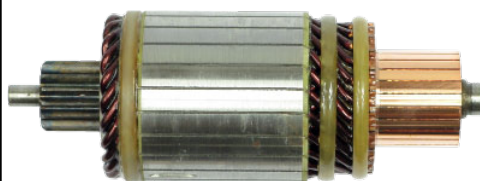

Poszerzyliśmy ofertę o następujące produkty naszej marki:

S5080

Cross: Mitsubishi M9T65479, M9T61479
Delco DRS0544, **Volvo** 21103701, 3801287, 3803847
Size A 89, **Size B** 42, **Power** 5.5, **Voltage** 24,
No./mount. holes 3, **No./mount. holes with thread** 0,
No./teeth 11, **No./teeth (fits into)** 11, **rotation** CW
For: VOLVO

S5082

Cross: Mitsubishi M9T82378
Cummins 3103305, 3103952, **Delco** 10461754
Size A 92, **Size B** 48, **Power** 8.2, **Voltage** 24,
No./mount. holes 3, **No./mount. holes with thread** 0,
No./teeth 11, **No./teeth (fits into)** 11, **rotation** CW
For: MCI

SA6012

Cross: Denso
Number of teeth/splines 9, **Number of slots** 21, **Length**
 128, **O. D.** 49.5, **Power** 2.2, **Voltage** 12, **Rotation** CW
For: Denso 2280001560

SA6013

Cross: Denso 028200-6260
Cargo 137953, **Isuzu** 8-94377259-0
Number of teeth/splines 9, **Number of slots** 21, **Length**
 118, **O. D.** 49.5, **Power** 1.2, **Voltage** 12
For: Denso 1280008220, 1280008310, 1280008311,
 1280008312, 1280008460, 1280008470, 1280008480,
 1280008784, 1280009190, 1280009191, 2280000250 ...