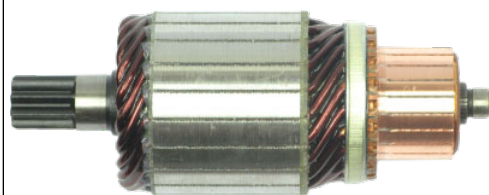

S5079

Cross: Mitsubishi M9T70077,
Size A 92, Size B 48, Voltage 12, No./mount. holes 3,
No./mount. holes with thread 0, No./teeth (fits into)
11, rotation CW
For: MACK

A3134

Cross: Valeo 437201, 2541443, A13VI45, 436383
Hc Parts CA848IR, Delco DRA3273, DRA3724
Size A 19, Size B 26, Size C 66.5, Voltage 12, Amp. 110
For: RENAULT

A6097

Cross: Denso 121000-3520, 121000-3521
Hc Parts JA1706IR, JA1706, Cargo 112583
Size A 18, Size B 12, Size C 55, Voltage 12, Amp. 90
For: CHRYSLER, PLYMOUTH

 Zapraszamy do korzystania z e-sklepu www.as-pl.com

Poszerzyliśmy ofertę o następujące produkty naszej marki:

S5080

Cross: Mitsubishi M9T65479, M9T61479
Delco DRS0544, **Volvo** 21103701, 3801287, 3803847
Size A 89, **Size B** 42, **Power** 5.5, **Voltage** 24,
No./mount. holes 3, **No./mount. holes with thread** 0,
No./teeth 11, **No./teeth (fits into)** 11, **rotation** CW
For: VOLVO

S5082

Cross: Mitsubishi M9T82378
Cummins 3103305, 3103952, **Delco** 10461754
Size A 92, **Size B** 48, **Power** 8.2, **Voltage** 24,
No./mount. holes 3, **No./mount. holes with thread** 0,
No./teeth 11, **No./teeth (fits into)** 11, **rotation** CW
For: MCI