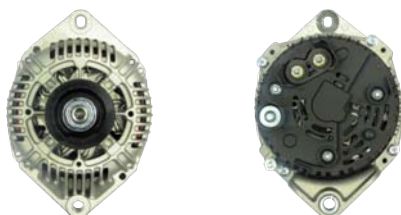

A6052

Cross: Denso DAN938, 104210-4521, 104210-4520
Hc Parts CA1965IR, Elstock 28-5561
Size A 26, Size B 60, Size C 74, Voltage 12, Amp. 100
For: TOYOTA

AFP6026

Cross: Denso
Cargo 330527, Ika 3.5473.1, Ina F-585322
O.D. 58, Bore 17, Width 42, Grooves 7
For: Denso 1042104521, 1042104771

A0253

Cross: Bosch 0123520006, 0123520011, 0123520012
Hc Parts CA1845IR, Delco DRB1520, Elstock 28-3680
Size A 28, Size B 56, Voltage 12, Amp. 150
For: MERCEDES BENZ

A6067

Cross: Denso DAN1021, 101210-0891, 101210-0890
Hc Parts JA1894IR, Bosch 0124325079, 0986046110
Size A 16, Size B 17.5, Size C 40, Voltage 12, Amp. 90
For: TOYOTA

S5079

Cross: Mitsubishi M9T70077,
Size A 92, Size B 48, Voltage 12, No./mount. holes 3,
No./mount. holes with thread 0, No./teeth (fits into)
11, rotation CW
For: MACK

A3134

Cross: Valeo 437201, 2541443, A13VI45, 436383
Hc Parts CA848IR, Delco DRA3273, DRA3724
Size A 19, Size B 26, Size C 66.5, Voltage 12, Amp. 110
For: RENAULT

A6097

Cross: Denso 121000-3520, 121000-3521
Hc Parts JA1706IR, JA1706, Cargo 112583
Size A 18, Size B 12, Size C 55, Voltage 12, Amp. 90
For: CHRYSLER, PLYMOUTH

 Zapraszamy do korzystania z e-sklepu www.as-pl.com