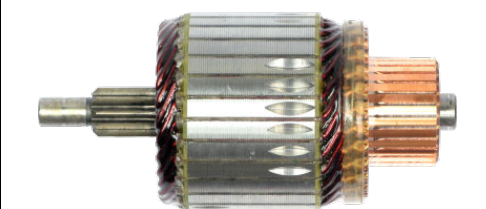

**For:** Bosch 0001369014, 0001369020, 0001369024

**SD5068**

**Cross:** Mitsubishi

**No./teeth 11, No./splines 6, Length 133, O.D. 43.5, Rotation CW**

**For:** Mitsubishi M9T65479

**SS5045**

**Cross:** Mitsubishi

**Voltage 24, B+ M10, Coil bolt M10**

**For:** Mitsubishi M9T65479

**SA5023**

**Cross:** Mitsubishi M106X58671, M106X58971  
Cargo 230499, Orme IM3109, Nissan 23310-1S710

**Number of teeth/splines 9, Number of slots 29, Length 113, O. D. 54, Power 1.4, Voltage 12, Rotation CW**