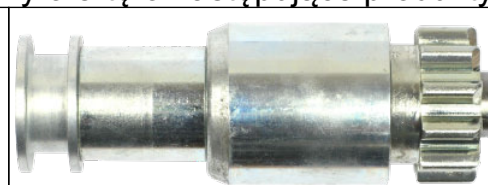

SD1046

Cross: Delco 1894220, 1946174, 1964174, 1979836
Cargo 130541, Caterpillar 2S3344, Ghibaudi 6004
No./teeth 11, No./splines 19, Length 168, O.D. 56, Shaft 16, Rotation CW

For: Delco 10478846, 10478853, 1109294, 1109299, 1109633, 1109635, 1109641, 1109644, 1109793, 1109794, 1109832, 1109835, 1109969, 1109989 ...