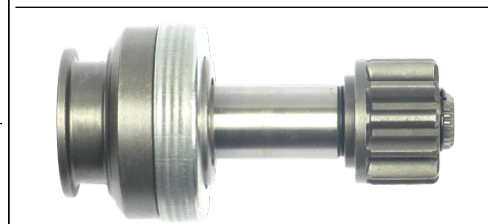

SD5068

Cross: Mitsubishi

No./teeth 11, No./splines 6, Length 133, O.D. 43.5, Rotation CW

For: Mitsubishi M9T65479