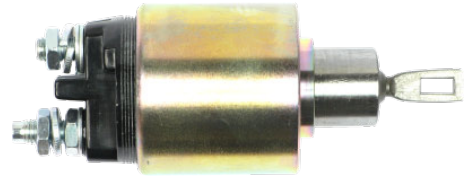

SD6050

Cross: Denso 028300-1970, 028300-1971
Cargo 138681, Ghibaudi 1728, John Deere CH12485
No./splines 10, Length 92, Shaft 16.5, Rotation CW
For: Denso 0280007140, 1280006860, 0280007241, 1280006861, 0280007242, 1280007280, 0280007400, 1280007281, 0280007540, 1280007282, 0280007541 ...

SD6056

Cross: Denso
No./teeth 10, No./splines 10, Length 83, O.D. 32.5, Rotation CW
For: Denso 4280001250

SS0107

Cross: Bosch
Voltage 12, B+ M8, Coil bolt M8
For: Bosch 0001139015

SS0108

Cross: Bosch
Voltage 12, B+ M8, Coil bolt M8
For: Bosch 0001109070