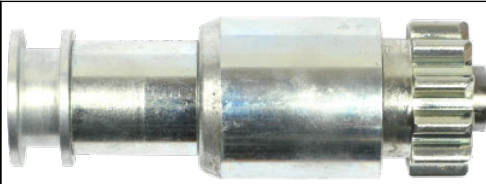

SD1046

Cross: Delco 1894220, 1946174, 1964174, 1979836
Cargo 130541, Caterpillar 2S3344, Ghibaudi 6004
No./teeth 11, No./splines 19, Length 168, O.D. 56, Shaft 16, Rotation CW
For: Delco 10478846, 10478853, 1109294, 1109299, 1109633, 1109635, 1109641, 1109644, 1109793, 1109794, 1109832, 1109835, 1109969, 1109989 ...