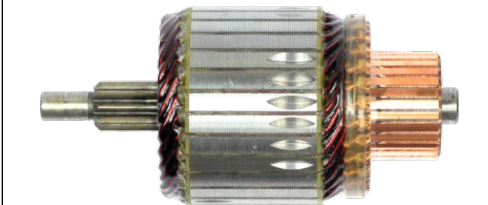

**AR0029**

Cross: Bosch  
O.D. 88.5, Shaft L. 149.5, Thread M16-1.50

**ARE3072(VALEO)**

Cross: Valeo 595393  
Voltage 12  
For: Valeo TG12C037, TG12C038, TG15C103, TG15C152

**AS3017**

Cross: Valeo 595236  
Voltage 12, Amp. 150, O.D. 133, I.D. 109, H. 33,2, No. of leads 3  
For: Valeo TG15C058

**ARE6071**

Cross: Denso  
Voltage 12  
For: Denso 1042104521

**S0289**

Cross: Bosch 0001123001, 0001124015  
Hc Parts CS1440, Cargo 114316, Elstock 25-3121  
Size A 76, Size B 54, Power 1.7, Voltage 12, No./mount. holes 2, No./mount. holes with thread 0, No./teeth 9, No./teeth (fits into) 9, rotation CW  
For: PORSCHE

We have expanded our product offering :

**S5078**

**Cross:** Mitsubishi M9T80871  
Isuzu 1811003453  
**Size A 105, Size B 31, No./mount. holes 3, No./mount. holes with thread 0, No./teeth (fits into) 12, rotation CW**  
**For:** ISUZU

**SA5023**

**Cross:** Mitsubishi M106X58671, M106X58971  
**Cargo** 230499, Orme IM3109, Nissan 23310-1S710  
**Number of teeth/splines 9, Number of slots 29, Length 113, O. D. 54, Power 1.4, Voltage 12, Rotation CW**  
**For:** Mitsubishi MOT60081, MOT60081A, MOT60181, MOT60181A, MOT60187, MOT60481, MOT60581, MOT85281, MOT85381, MOT85681, MOT85681ZC ...