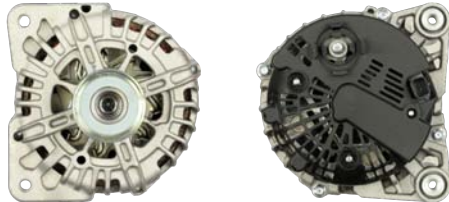

We have expanded our product offering :

A3120

Cross: Valeo TG15C058, 2542966, 2542966D
Hc Parts CA1959IR, Elstock 28-5648
Size A 20, Size B 22.5, Size C 62, Voltage 12, Amp. 150
For: NISSAN, OPEL, RENAULT, VAUXHALL

A3138

Cross: Valeo 2542928, 2542938, 2543210, 2543522
Hc Parts CA1879IR, Cargo 113946
Size A 19, Size B 22, Size C 45, Voltage 12, Amp. 90
For: CITROEN, FIAT, PEUGEOT

AR0035

Cross: Bosch F00M322055
Voltage 12, Amp. 180, O.D. 105, Shaft D. M16-1.5, Shaft L. 152
For: Bosch 0121715003, 0121715020, 0121715022, 0121715042, 0121715047, 0121715049, 0121715050, 0121715051, 0121715071, 0121715076, 0121715077 ...

S0275

Cross: Bosch 0001107492, 0001107493
Elstock 25-4166, **Lucas** LRS02494, **Opel** 1202110
Size A 66.5, Size B 20, Power 1.1, Voltage 12, No./mount. holes 2, No./mount. holes with thread 0, No./teeth (fits into) 9, rotation CW
For: OPEL, VAUXHALL
In offer also: S0275(BOSCH)

SA2022

Cross: Hitachi 2240-6100
Number of teeth/splines 11, Number of slots 27, Length 195.5, O. D. 53, Power 4.0, Voltage 24, Rotation ACW
For: Hitachi S25505G, S25505, S25505A, S25505C, S25505E, S25505F