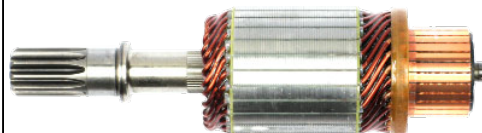

A3138

Cross: Valeo 2542928, 2542938, 2543210, 2543522
Hc Parts CA1879IR, Cargo 113946
Size A 19, Size B 22, Size C 45, Voltage 12, Amp. 90
For: CITROEN, FIAT, PEUGEOT

AR0035

Cross: Bosch F00M322055
Voltage 12, Amp. 180, O.D. 105, Shaft D. M16-1.5, Shaft L. 152
For: Bosch 0121715003, 0121715020, 0121715022, 0121715042, 0121715047, 0121715049, 0121715050, 0121715051, 0121715071, 0121715076, 0121715077 ...

ARC0148

Cross: Bosch F00M133292
Woodauto RTF40168
Diodes 6
For: Bosch 0124525161, 0124525055, 0124525195, 0124525054, 0124525171

ARC0149

Cross: Bosch F00M349927
Diodes 6
For: Bosch 0121715003, 0121715020, 0121715042, 0121715047, 0121715049, 0121715051, 0121715071, 0121715077

S0275

Cross: Bosch 0001107492, 0001107493
Elstock 25-4166, **Lucas** LRS02494, **Opel** 1202110
Size A 66.5, Size B 20, Power 1.1, Voltage 12, No./mount. holes 2, No./mount. holes with thread 0, No./teeth (fits into) 9, rotation CW
For: OPEL, VAUXHALL
In offer also: S0275(BOSCH)

SA2022

Cross: Hitachi 2240-6100
Number of teeth/splines 11, Number of slots 27, Length 195.5, O. D. 53, Power 4.0, Voltage 24, Rotation ACW
For: Hitachi S25505G, S25505, S25505A, S25505C, S25505E, S25505F