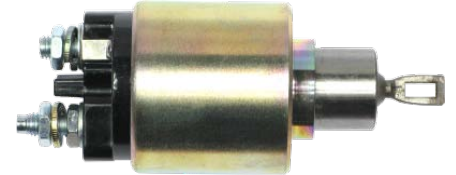

SS0109

Cross: Bosch 2339303394
Voltage 12, **B+** M8, **Coil bolt** M8
For: Bosch 0001109269, 0001109270, 0001109268