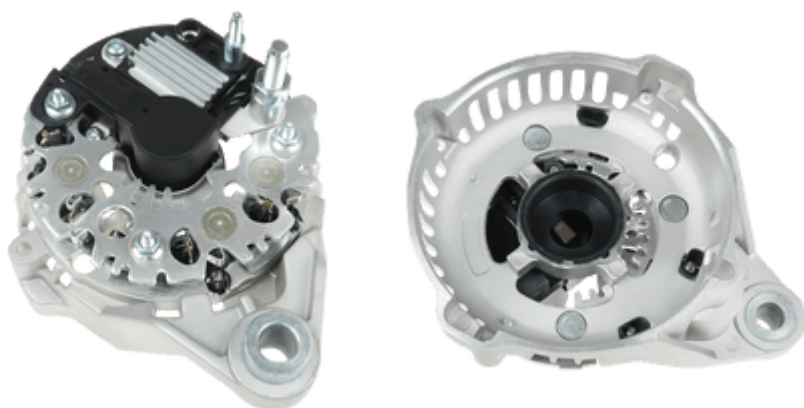

Product card

2022-08-17

Data		Product features	
AS index :	ABR4035	I.D.1 [mm]	120.50
EAN:	5901259408416	O.D.1 [mm]	125.00
Product type:	Brand new	O.D.1 [mm]	111.00
Line:	STANDARD LINE	Diodes [qty.]	6
Producer:	AS-PL	B+H. [mm]	20.50
Replacement for:	MAGNETI MARELLI	B+d. [mm]	M8x1.25
Product status:	Active		
Description:	Bracket W/Regulator&Rectifier		

Photos

References

Number	Producer
138564	CARGO
083621391010	LUCAS
83621391	MAGNETI MARELLI
BKT4071	WOODAUTO

Application

MAGNETI MARELLI

Reference nb	Producer
63320511	MAGNETI MARELLI
63321615	MAGNETI MARELLI
63321655	MAGNETI MARELLI